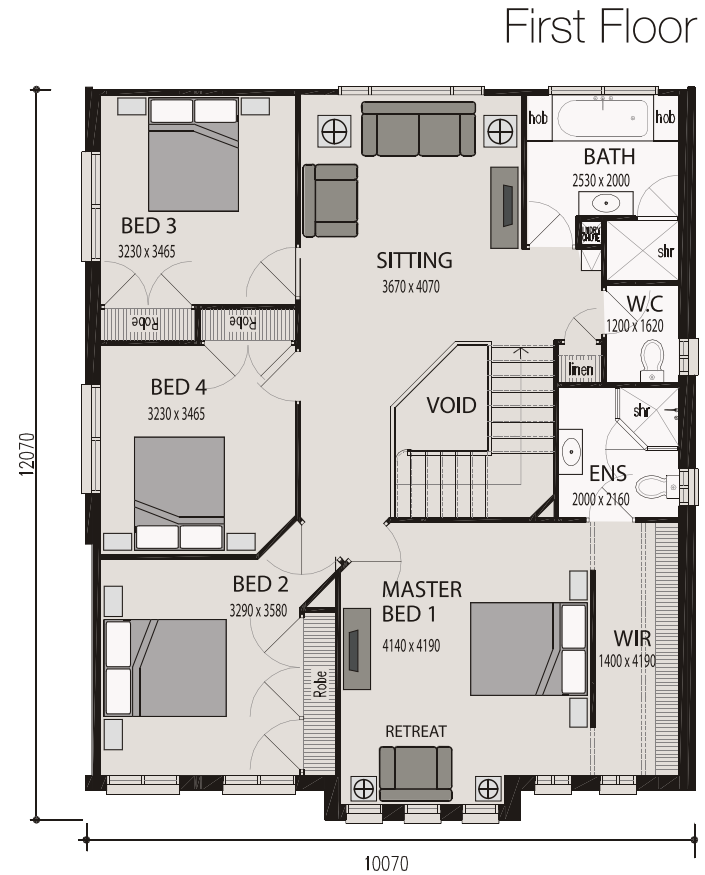

# middleton 32

- Suits 13.5 metre frontage
- 294 sqm
- Includes Upstairs Living
- Alfresco Dining Optional

Ground Floor