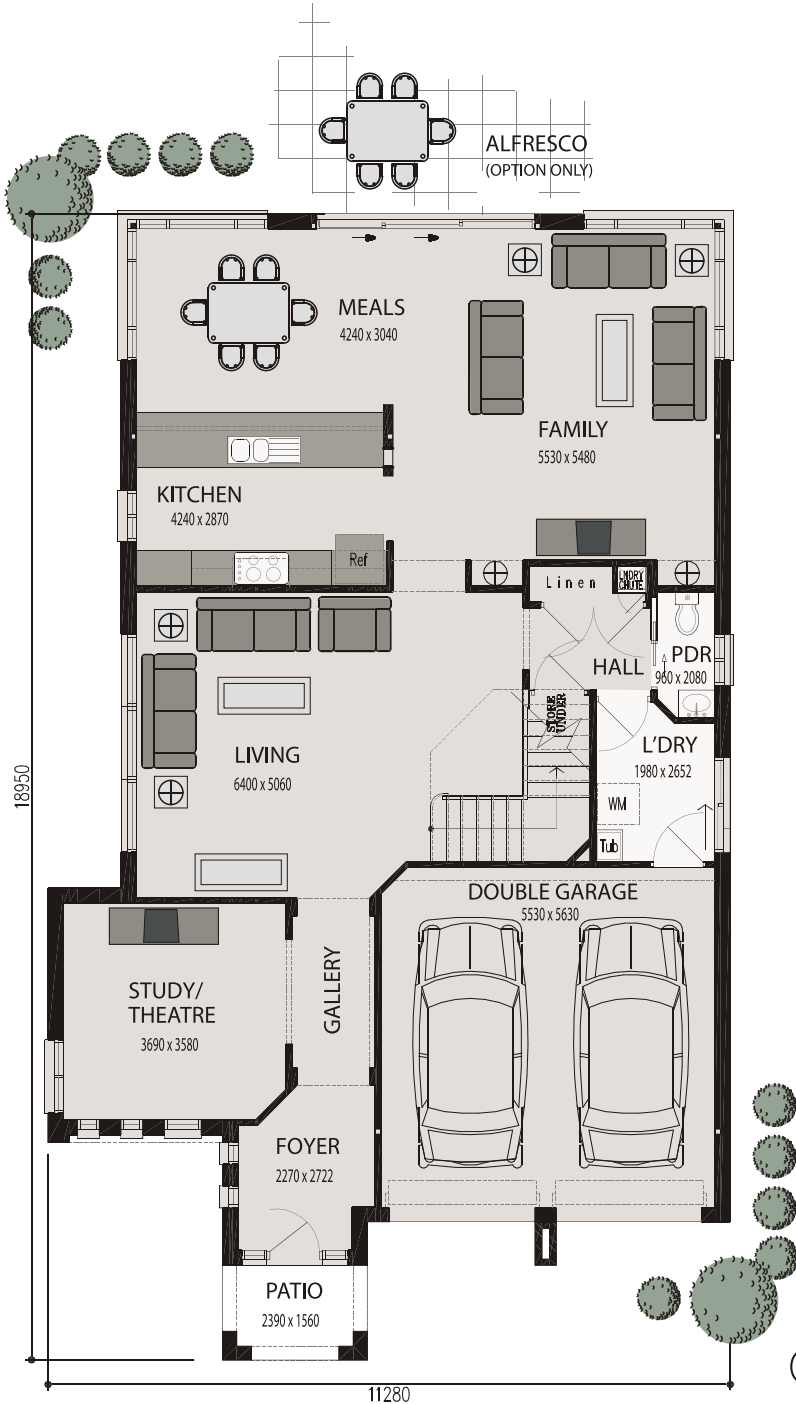

# middleton 32

- Suits 13.5 metre frontage
- 294 sqm
- Includes Upstairs Living
- Alfresco Dining Optional

Ground Floor