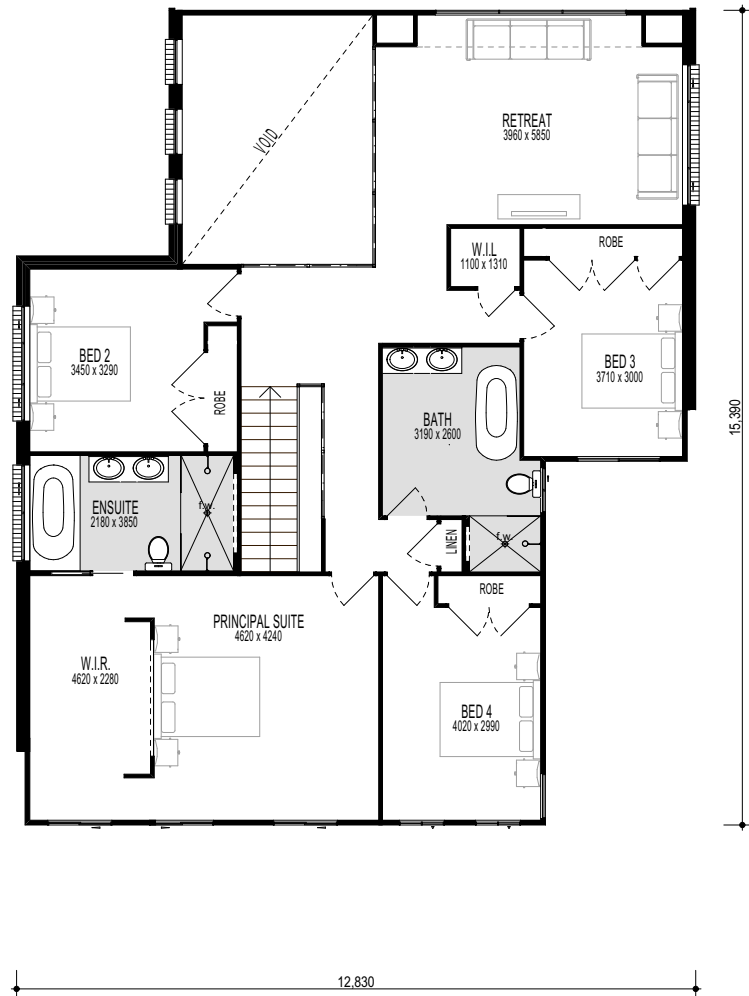

## GRANTHAM SERIES

FINALIST DISPLAY HOME \$450,001 - \$500,000

2015 HIA-CSR NSW Housing and Kitchen & Bathroom Awards

GROUND FLOOR

FIRST FLOOR

4 3.5 2

ON DISPLAY KELLYVILLE

firststyle.com.au

■ FRONTAGE REQUIRED (MINIMUM): 15.6m ■ HOUSE SIZE: 391.41m<sup>2</sup> ■ SQUARES: 42.1 Sq ■ INCLUDED: ALFRESCO DINING

DISCLAIMER: Photographs & Graphic impressions are representative only to finishes available and may not reflect the finish (Display Homes may vary based on design) to the standard design and may also depict fixtures, finishes & features not supplied by Firststyle Homes such as, but not limited to, landscaping & outdoor features, furnishing, decorative items, window furnishing. Dimensions are approximate only and may vary according to façade. Firststyle Homes reserves the right to revise specifications, inclusions, materials and suppliers without notice. Firststyle Homes Pty Ltd ABN 59 087 773 779 B.L.113412C