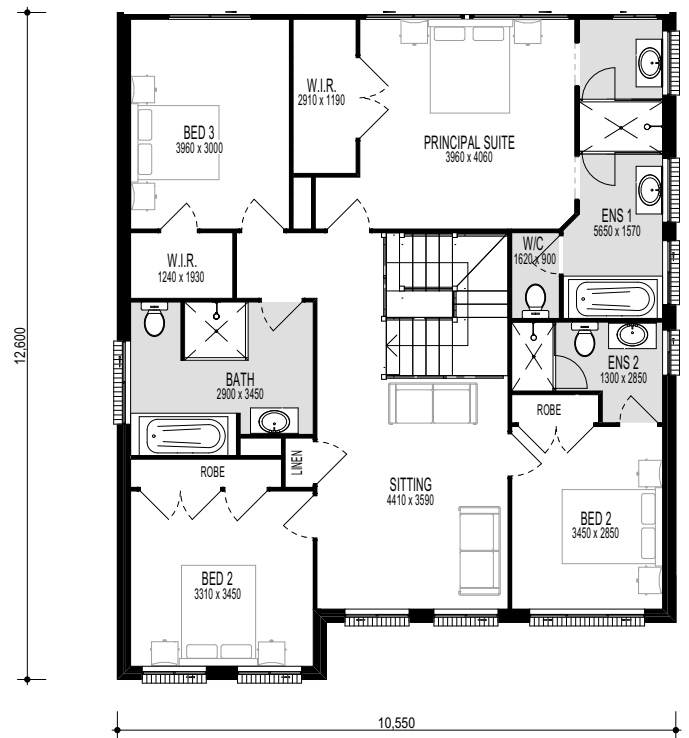

GROUND FLOOR

FIRST FLOOR

■ FRONTAGE REQUIRED (MINIMUM): 13.47m ■ HOUSE SIZE: 295.57m<sup>2</sup> ■ SQUARES: 31.8 Sq ■ INCLUDED: ALFRESCO DINING

DISCLAIMER: Photographs & Graphic impressions are representative only to finishes available and may not reflect the finish to the standard design and may also depict fixtures, finishes & features not supplied by Firststyle Homes such as, but not limited to, landscaping & outdoor features, furnishing, decorative items, window furnishing. Dimensions are approximate only and may vary according to façade. Firststyle Homes reserves the right to revise specifications, inclusions, materials and suppliers without notice. Firststyle Homes Pty Ltd ABN 59 087 773 779 B.L.113412C