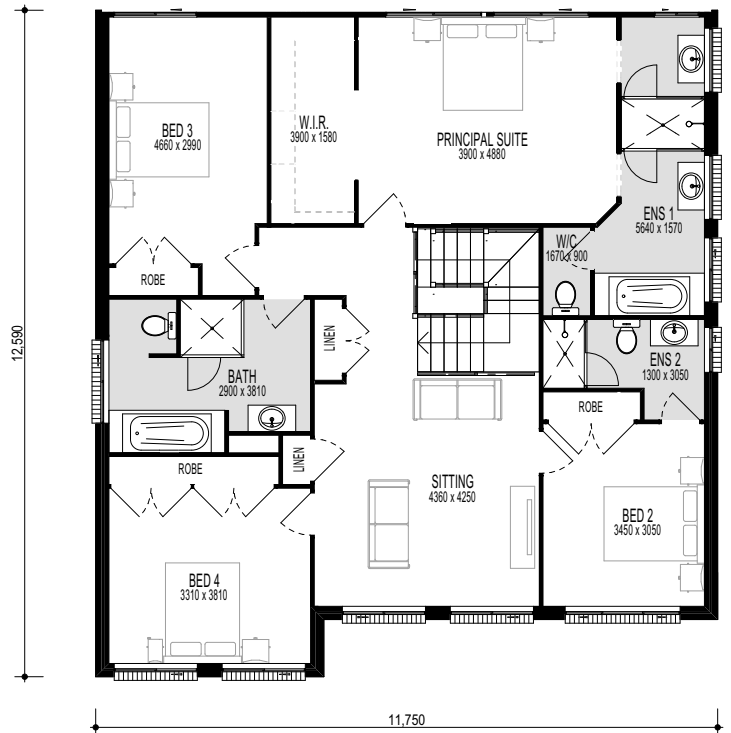

GROUND FLOOR

FIRST FLOOR

■ FRONTAGE REQUIRED (MINIMUM): 14.29m ■ HOUSE SIZE: 325.11m² ■ SQUARES: 35 Sq ■ INCLUDED: ALFRESCO DINING

DISCLAIMER: Photographs & Graphic impressions are representative only to finishes available and may not reflect the finish to the standard design and may also depict fixtures, finishes & features not supplied by Firststyle Homes such as, but not limited to, landscaping & outdoor features, furnishing, decorative items, window furnishing. Dimensions are approximate only and may vary according to façade. Firststyle Homes reserves the right to revise specifications, inclusions, materials and suppliers without notice. Firststyle Homes Pty Ltd ABN 59 087 773 779 B.L. 113412C