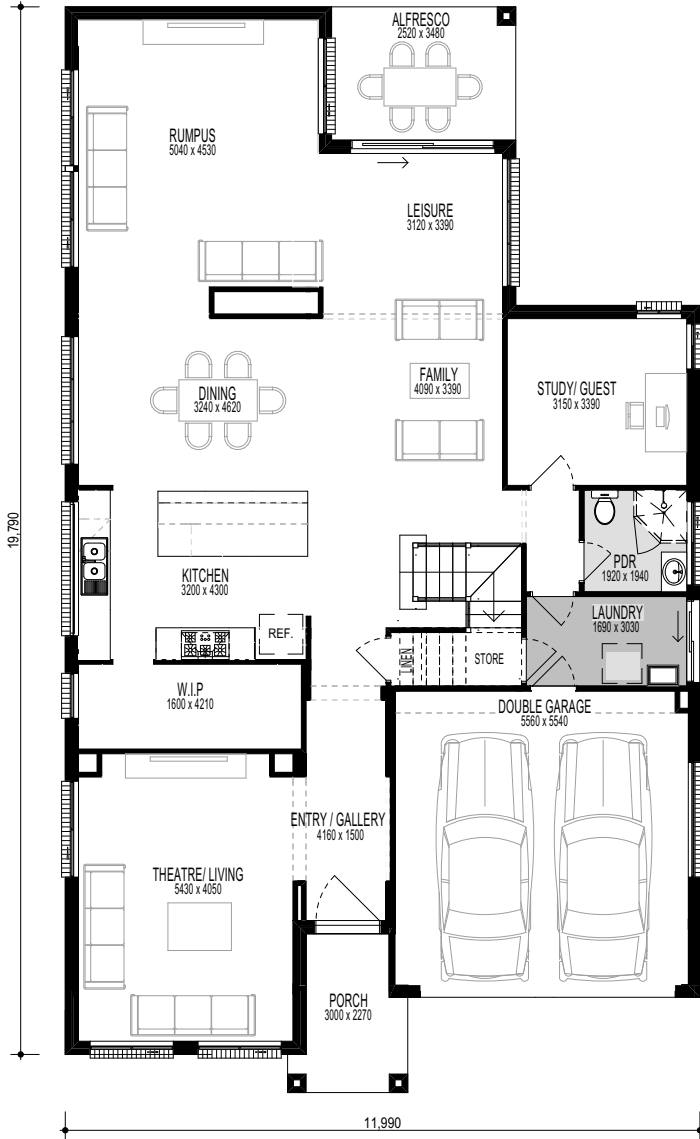

MONASH 38.6 DISTINCT

FINALIST KITCHEN IN A DISPLAY

2015 HIA-CSR NSW Housing and Kitchen & Bathroom Awards

GROUND FLOOR

FIRST FLOOR

ON DISPLAY KELLYVILLE

firststyle.com.au

- FRONTAGE REQUIRED (MINIMUM): 14.53m
- HOUSE SIZE: 358.66m²
- SQUARES: 38.6 Sq
- INCLUDED: ALFRESCO DINING