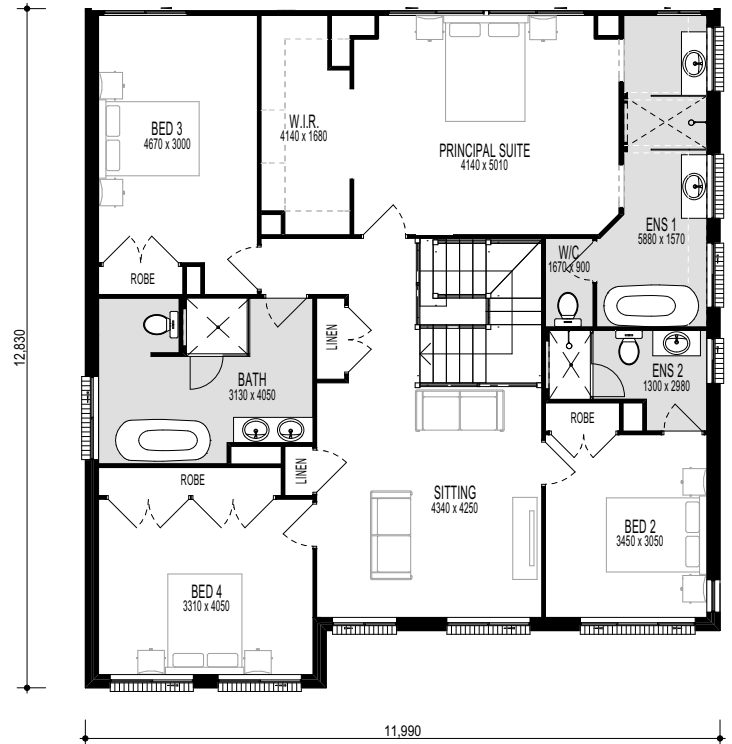

MONASH 38.6 DISTINCT

FINALIST KITCHEN IN A DISPLAY

2015 HIA-CSR NSW Housing and Kitchen & Bathroom Awards

GROUND FLOOR

FIRST FLOOR

ON DISPLAY KELLYVILLE

firststyle.com.au

- FRONTAGE REQUIRED (MINIMUM): 14.53m
- HOUSE SIZE: 358.66m²
- SQUARES: 38.6 Sq
- INCLUDED: ALFRESCO DINING