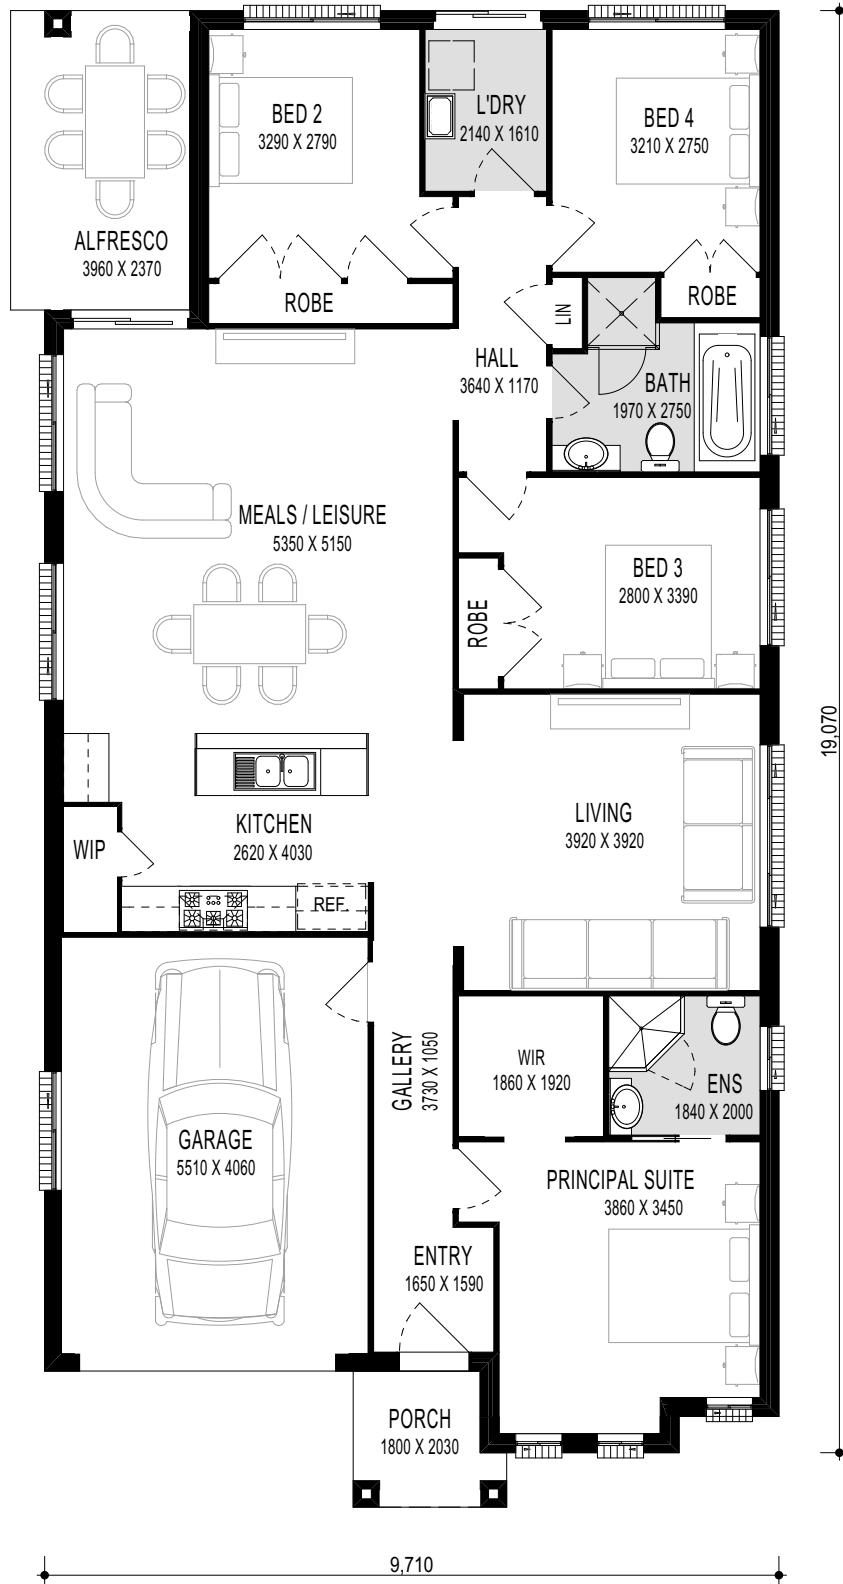

RIVERSIDE 19.7

4 2 1

firststyle.com.au

■ FRONTAGE REQUIRED (MINIMUM): 11.57m ■ HOUSE SIZE: 183.38 m ■ SQUARES: 19.7 Sq ■ INCLUDED: ALFRESCO DINING

DISCLAIMER: Photographs & Graphic impressions are representative only to finishes available and may not reflect the finish to the standard design and may also depict fixtures, finishes & features not supplied by Firststyle Homes such as, but not limited to, landscaping & outdoor features, furnishing, decorative items, window furnishing. Dimensions are approximate only and may vary according to façade. Firststyle Homes reserves the right to revise specifications, inclusions, materials and suppliers without notice. Firststyle Homes Pty Ltd ABN 59 087 773 779 B.L. 113412C FS0816