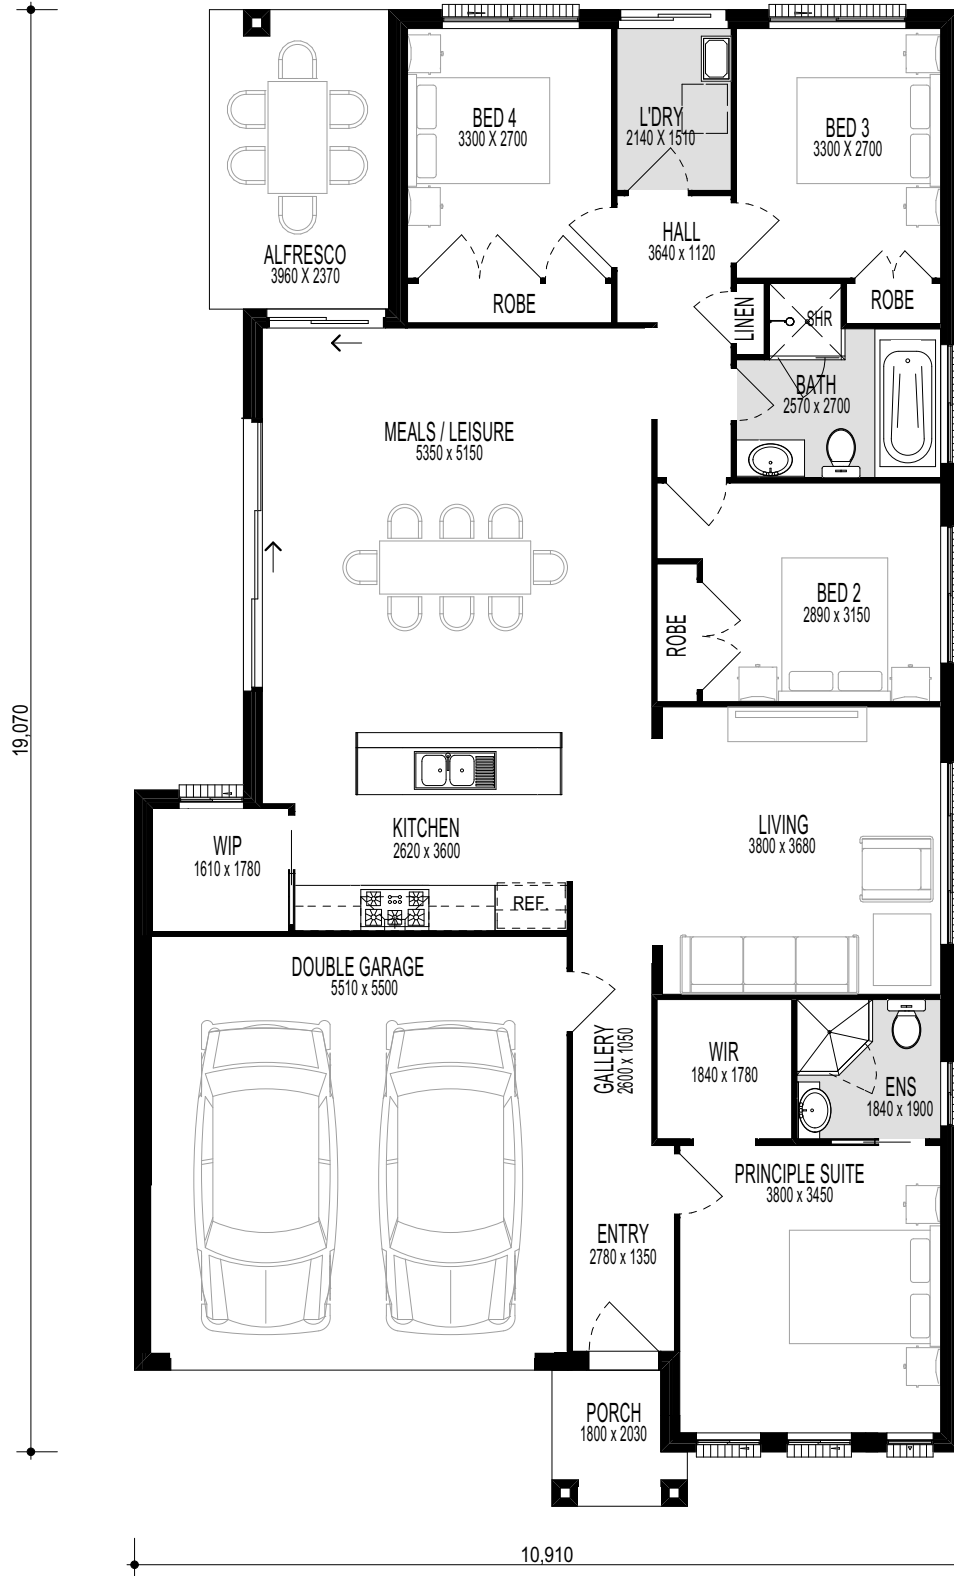

RIVERSIDE 20.5

4 2 2

firststyle.com.au

■ FRONTAGE REQUIRED (MINIMUM): 12.8m ■ HOUSE SIZE: 190.32m² ■ SQUARES: 20.5 Sq ■ INCLUDED: ALFRESCO DINING

DISCLAIMER: Photographs & Graphic impressions are representative only to finishes available and may not reflect the finish to the standard design and may also depict fixtures, finishes & features not supplied by Firststyle Homes such as, but not limited to, landscaping & outdoor features, furnishing, decorative items, window furnishing. Dimensions are approximate only and may vary according to façade. Firststyle Homes reserves the right to revise specifications, inclusions, materials and suppliers without notice. Firststyle Homes Pty Ltd ABN 59 087 773 779 B.L. 113412C FS0816