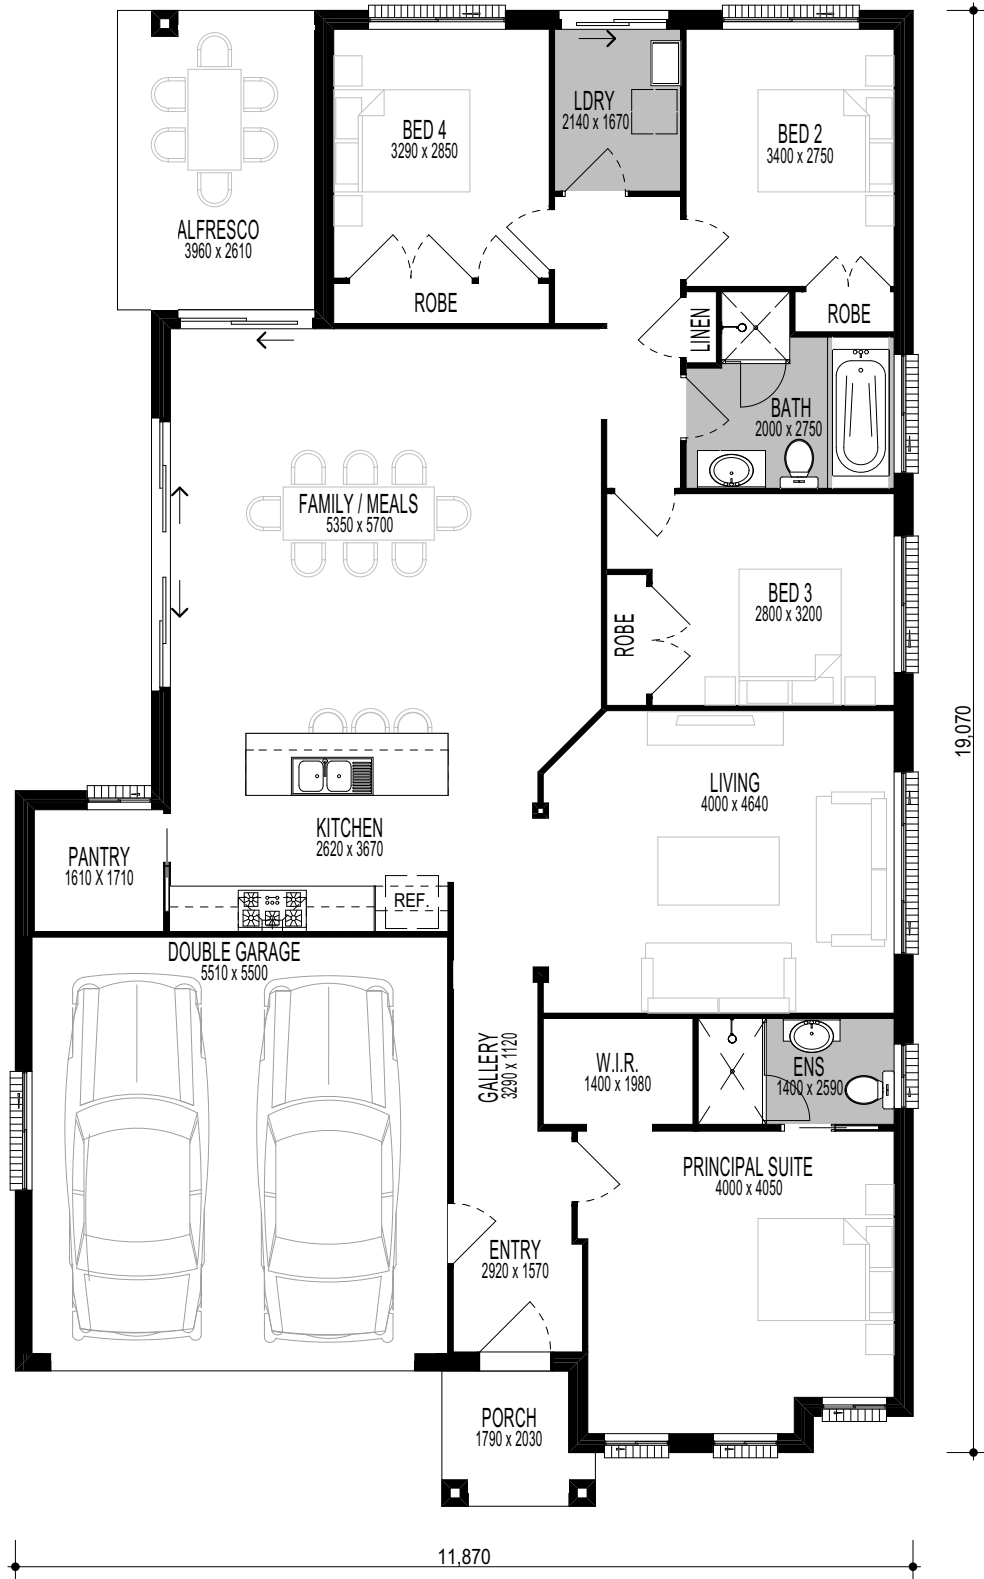

# RIVERSIDE 21.9

4 2 2

firststyle.com.au

■ FRONTAGE REQUIRED (MINIMUM): 13.73m ■ HOUSE SIZE: 204.29m<sup>2</sup> ■ SQUARES: 21.9 Sq ■ INCLUDED: ALFRESCO DINING

DISCLAIMER: Photographs & Graphic impressions are representative only to finishes available and may not reflect the finish to the standard design and may also depict fixtures, finishes & features not supplied by Firststyle Homes such as, but not limited to, landscaping & outdoor features, furnishing, decorative items, window furnishing. Dimensions are approximate only and may vary according to façade. Firststyle Homes reserves the right to revise specifications, inclusions, materials and suppliers without notice. Firststyle Homes Pty Ltd ABN 59 087 773 779 B.L. 113412C FS0816