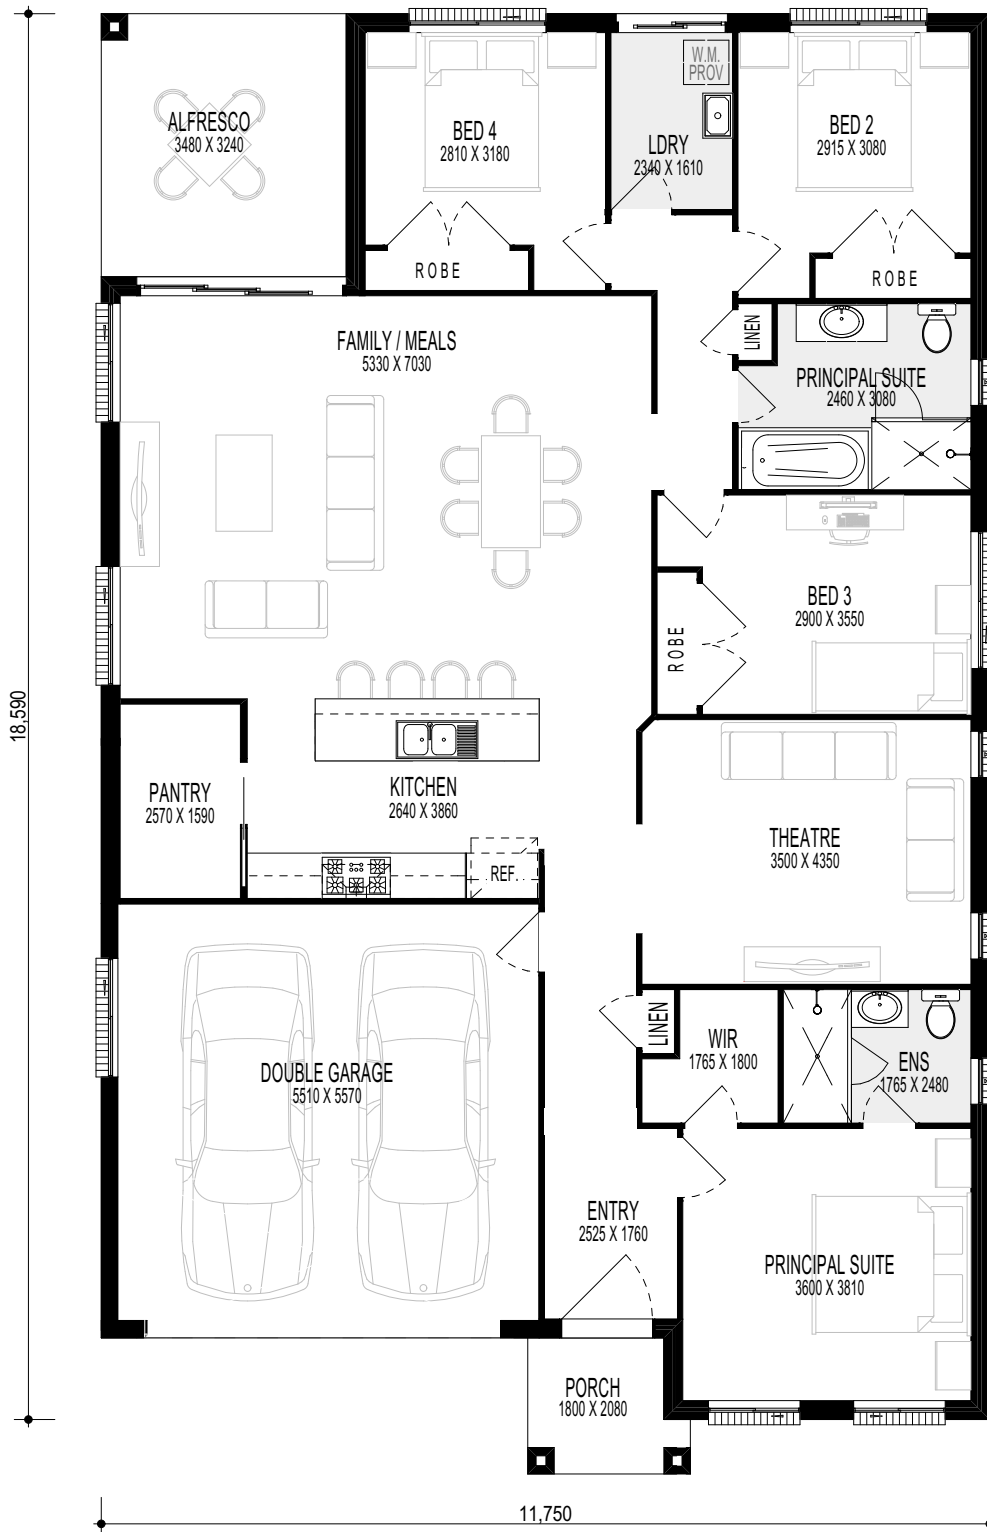

# RIVERSIDE 23

4 2 2

firststyle.com.au

■ FRONTAGE REQUIRED (MINIMUM): 13.61m ■ HOUSE SIZE: 213.89m<sup>2</sup> ■ SQUARES: 23 Sq ■ INCLUDED: ALFRESCO DINING

DISCLAIMER: Photographs & Graphic impressions are representative only to finishes available and may not reflect the finish to the standard design and may also depict fixtures, finishes & features not supplied by Firststyle Homes such as, but not limited to, landscaping & outdoor features, furnishing, decorative items, window furnishing. Dimensions are approximate only and may vary according to façade. Firststyle Homes reserves the right to revise specifications, inclusions, materials and suppliers without notice. Firststyle Homes Pty Ltd ABN 59 087 773 779 B.L. 113412C FS1116