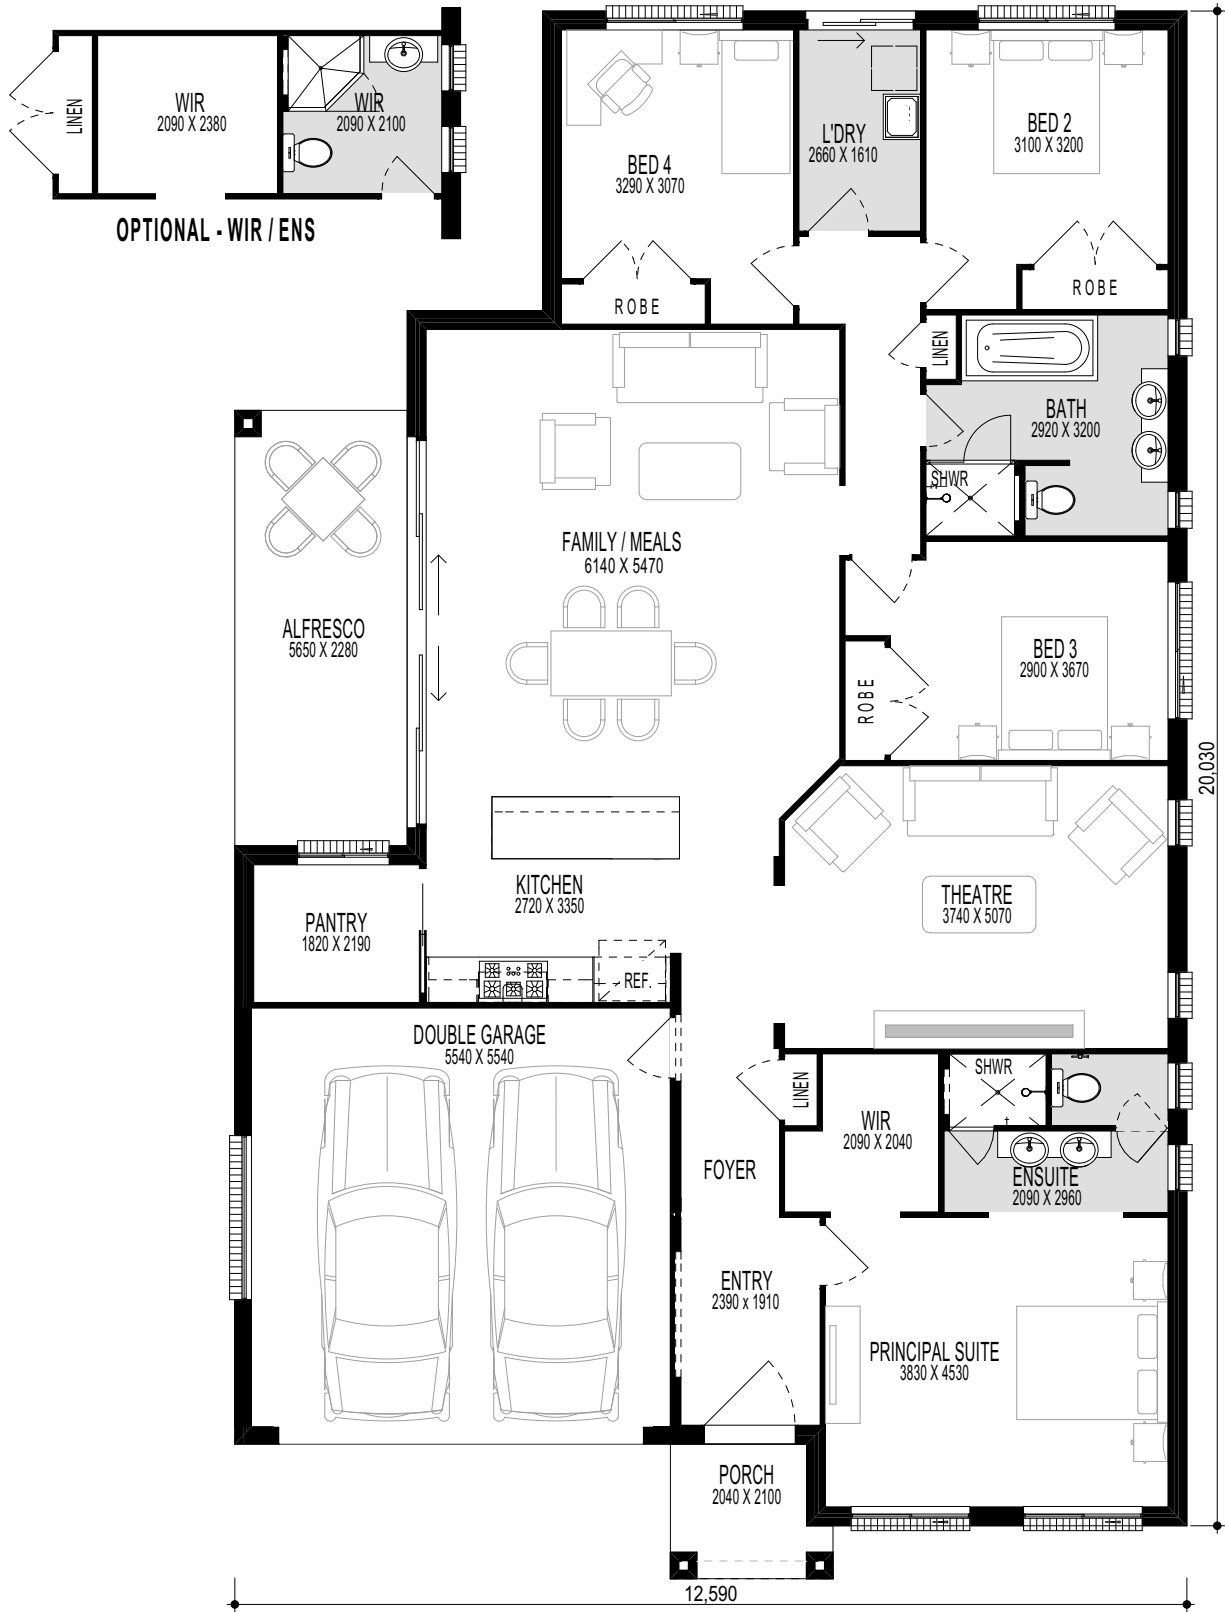

RIVERSIDE 24.5 DISTINCT

4 2 2

ON DISPLAY AT LEPPINGTON

firststyle.com.au

■ FRONTAGE REQUIRED (MINIMUM): 14.45m ■ HOUSE SIZE: 228.34m² ■ SQUARES: 24.5 Sq ■ INCLUDED: ALFRESCO DINING

DISCLAIMER: Photographs & Graphic impressions are representative only to finishes available and may not reflect the finish (Display Homes may vary based on design) to the standard design and may also depict fixtures, finishes & features not supplied by Firststyle Homes such as, but not limited to, landscaping & outdoor features, furnishing, decorative items, window furnishing. Dimensions are approximate only and may vary according to façade. Firststyle Homes reserves the right to revise specifications, inclusions, materials and suppliers without notice. Firststyle Homes Pty Ltd ABN 59 087 773 779 B.L. 113412C