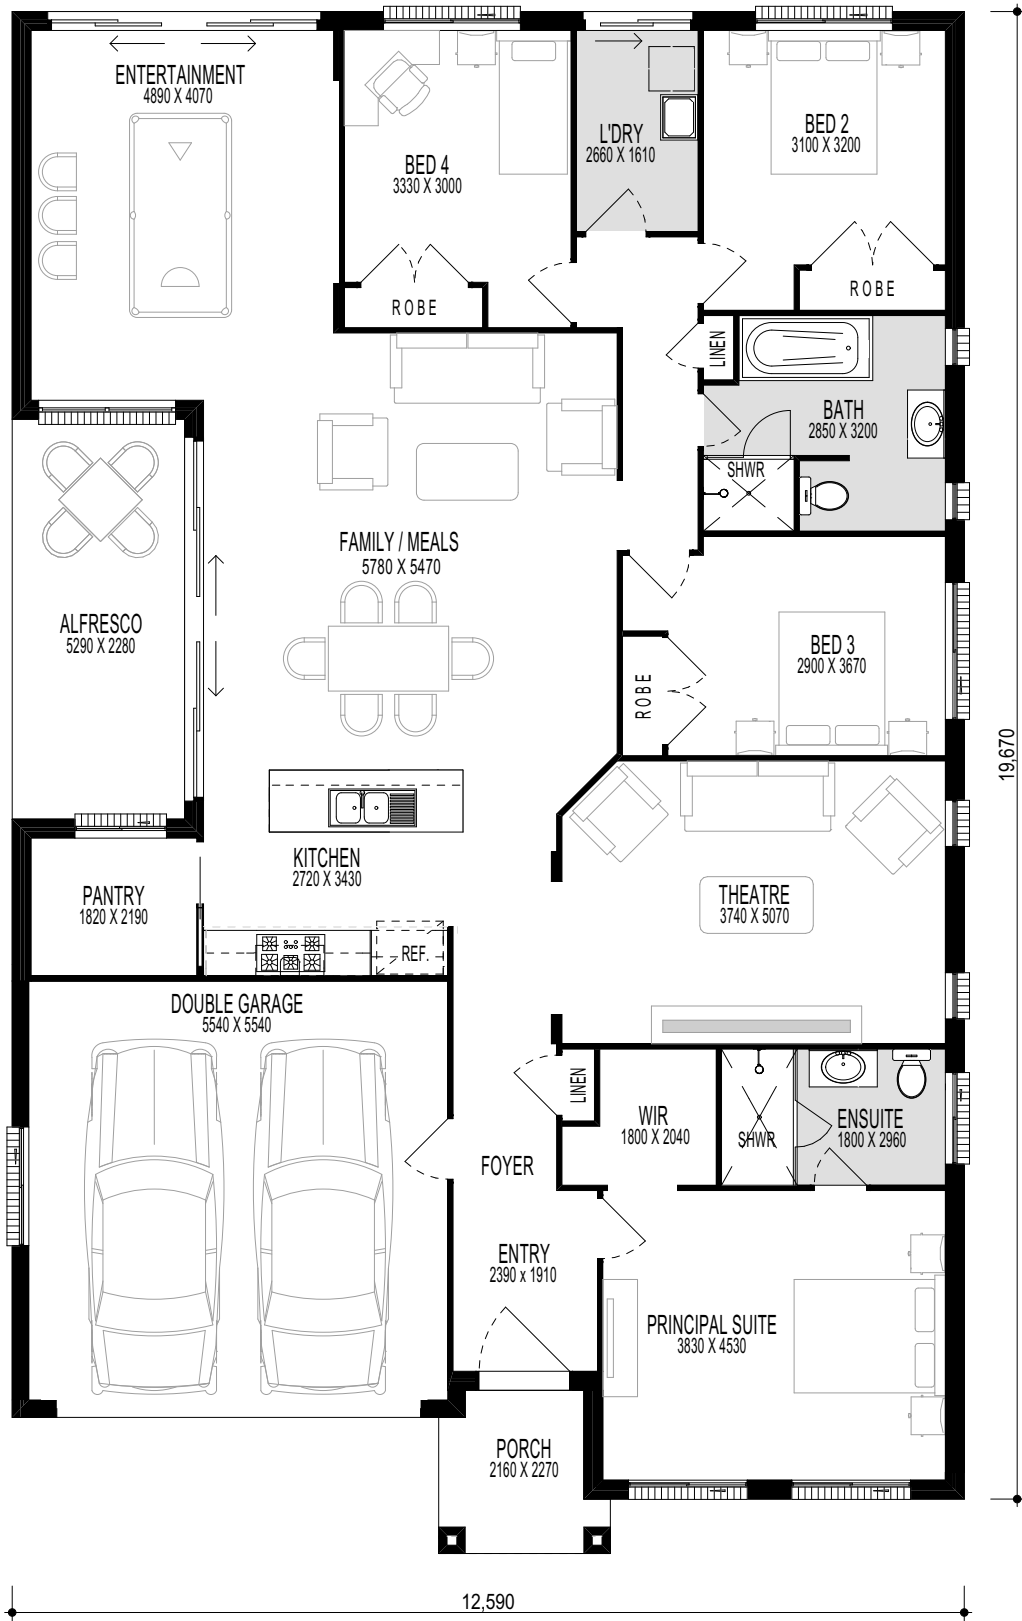

# RIVERSIDE 26.2

4 2 2

firststyle.com.au

■ FRONTAGE REQUIRED (MINIMUM): 14.45m ■ HOUSE SIZE: 243.19m<sup>2</sup> ■ SQUARES: 26.2 Sq ■ INCLUDED: ALFRESCO DINING

DISCLAIMER: Photographs & Graphic impressions are representative only to finishes available and may not reflect the finish to the standard design and may also depict fixtures, finishes & features not supplied by Firststyle Homes such as, but not limited to, landscaping & outdoor features, furnishing, decorative items, window furnishing. Dimensions are approximate only and may vary according to façade. Firststyle Homes reserves the right to revise specifications, inclusions, materials and suppliers without notice. Firststyle Homes Pty Ltd ABN 59 087 773 779 B.L. 113412C FS0816