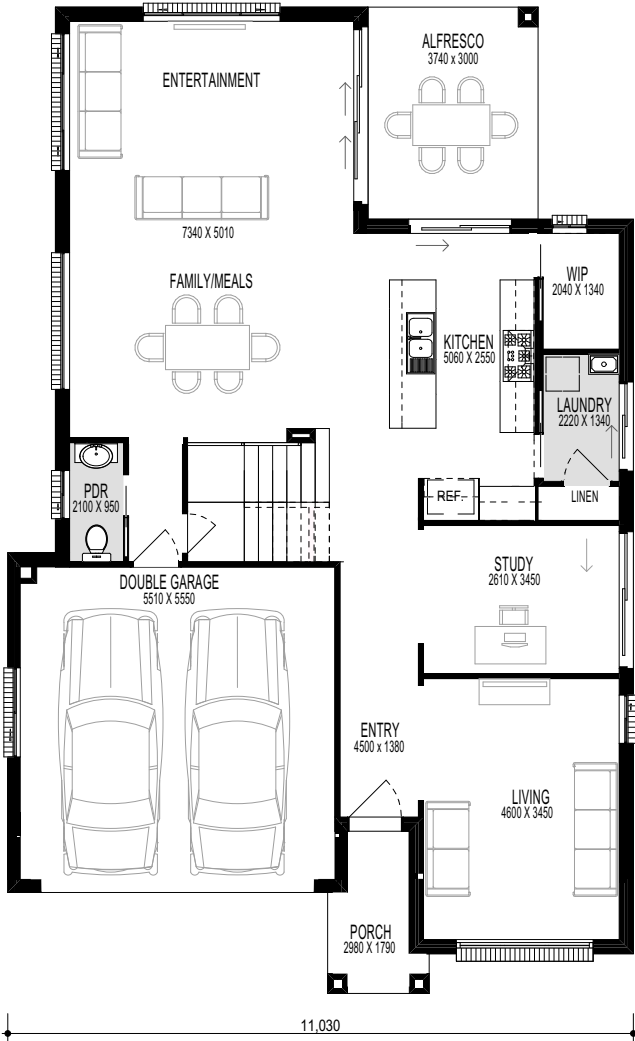

WATERHOUSE 29.9

GROUND FLOOR

FIRST FLOOR

4 2.5 2

firststyle.com.au

■ FRONTAGE REQUIRED (MINIMUM): 13.24m ■ HOUSE SIZE: 277.75m² ■ SQUARES: 29.9 Sq ■ INCLUDED: ALFRESCO DINING

DISCLAIMER: Photographs & Graphic impressions are representative only to finishes available and may not reflect the finish to the standard design and may also depict fixtures, finishes & features not supplied by Firststyle Homes such as, but not limited to, landscaping & outdoor features, furnishing, decorative items, window furnishing. Dimensions are approximate only and may vary according to façade. Firststyle Homes reserves the right to revise specifications, inclusions, materials and suppliers without notice. Firststyle Homes Pty Ltd ABN 59 087 773 779 B.L. 113412C FS0317