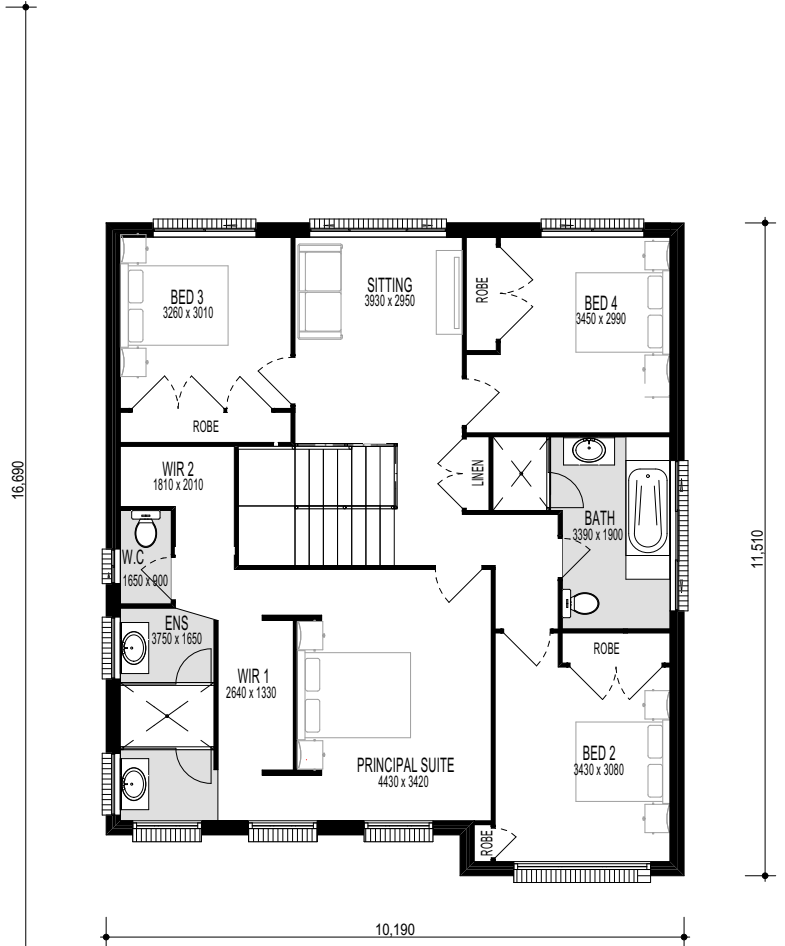

WATERHOUSE 29.9

GROUND FLOOR

FIRST FLOOR

4 2.5 2

firststyle.com.au

■ FRONTAGE REQUIRED (MINIMUM): 13.24m ■ HOUSE SIZE: 277.75m² ■ SQUARES: 29.9 Sq ■ INCLUDED: ALFRESCO DINING

DISCLAIMER: Photographs & Graphic impressions are representative only to finishes available and may not reflect the finish to the standard design and may also depict fixtures, finishes & features not supplied by Firststyle Homes such as, but not limited to, landscaping & outdoor features, furnishing, decorative items, window furnishing. Dimensions are approximate only and may vary according to façade. Firststyle Homes reserves the right to revise specifications, inclusions, materials and suppliers without notice. Firststyle Homes Pty Ltd ABN 59 087 773 779 B.L. 113412C FS0317