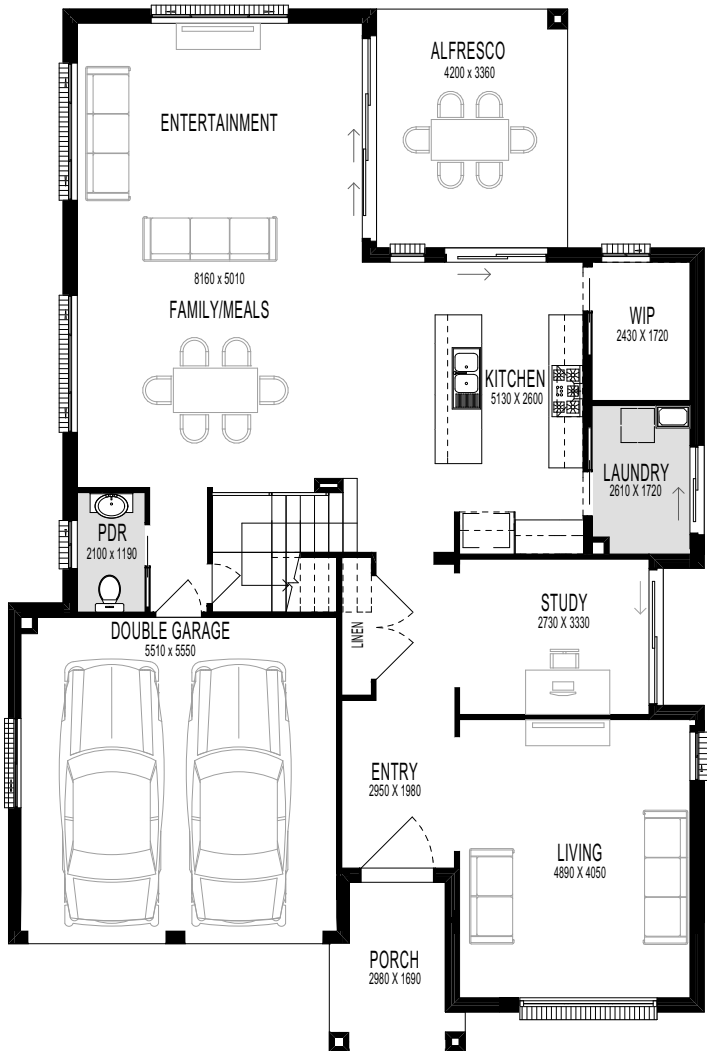

WATERHOUSE 34.2

GROUND FLOOR

FIRST FLOOR

4 2.5 2

firststyle.com.au

■ FRONTAGE REQUIRED (MINIMUM): 14.43m ■ HOUSE SIZE: 317.62m² ■ SQUARES: 34.2 Sq ■ INCLUDED: ALFRESCO DINING

DISCLAIMER: Photographs & Graphic impressions are representative only to finishes available and may not reflect the finish to the standard design and may also depict fixtures, finishes & features not supplied by Firststyle Homes such as, but not limited to, landscaping & outdoor features, furnishing, decorative items, window furnishing. Dimensions are approximate only and may vary according to façade. Firststyle Homes reserves the right to revise specifications, inclusions, materials and suppliers without notice. Firststyle Homes Pty Ltd ABN 59 087 773 779 B.L. 113412C FS0317