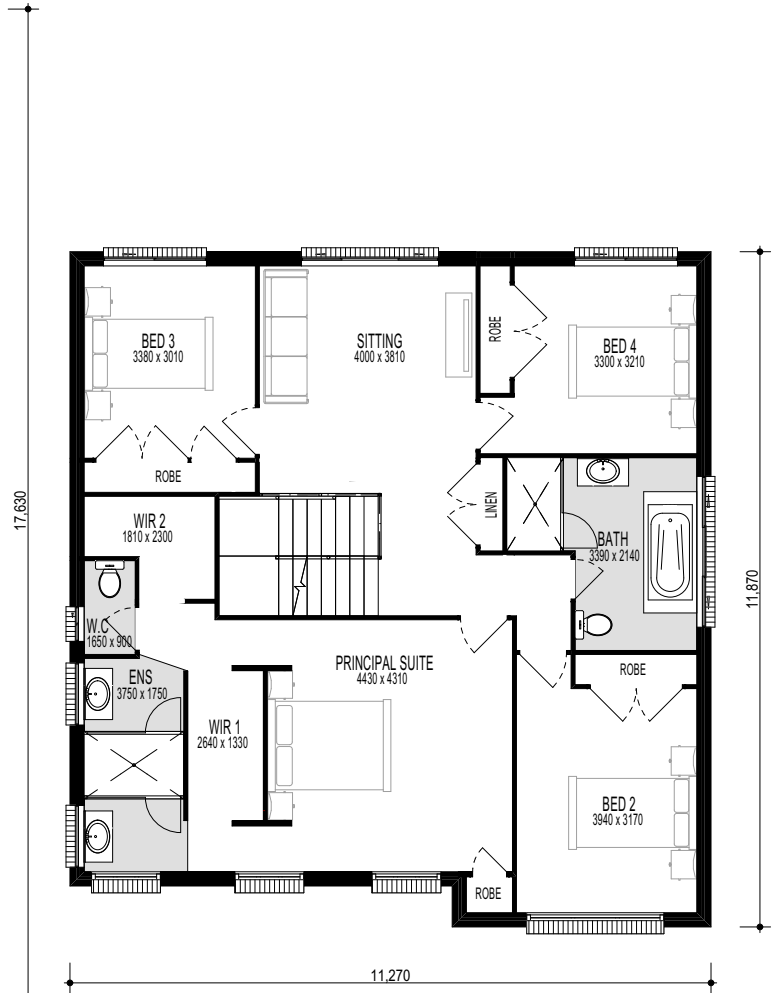

WATERHOUSE 34.2

GROUND FLOOR

FIRST FLOOR

4 2.5 2

firststyle.com.au

■ FRONTAGE REQUIRED (MINIMUM): 14.43m ■ HOUSE SIZE: 317.62m² ■ SQUARES: 34.2 Sq ■ INCLUDED: ALFRESCO DINING

DISCLAIMER: Photographs & Graphic impressions are representative only to finishes available and may not reflect the finish to the standard design and may also depict fixtures, finishes & features not supplied by Firststyle Homes such as, but not limited to, landscaping & outdoor features, furnishing, decorative items, window furnishing. Dimensions are approximate only and may vary according to façade. Firststyle Homes reserves the right to revise specifications, inclusions, materials and suppliers without notice. Firststyle Homes Pty Ltd ABN 59 087 773 779 B.L. 113412C FS0317